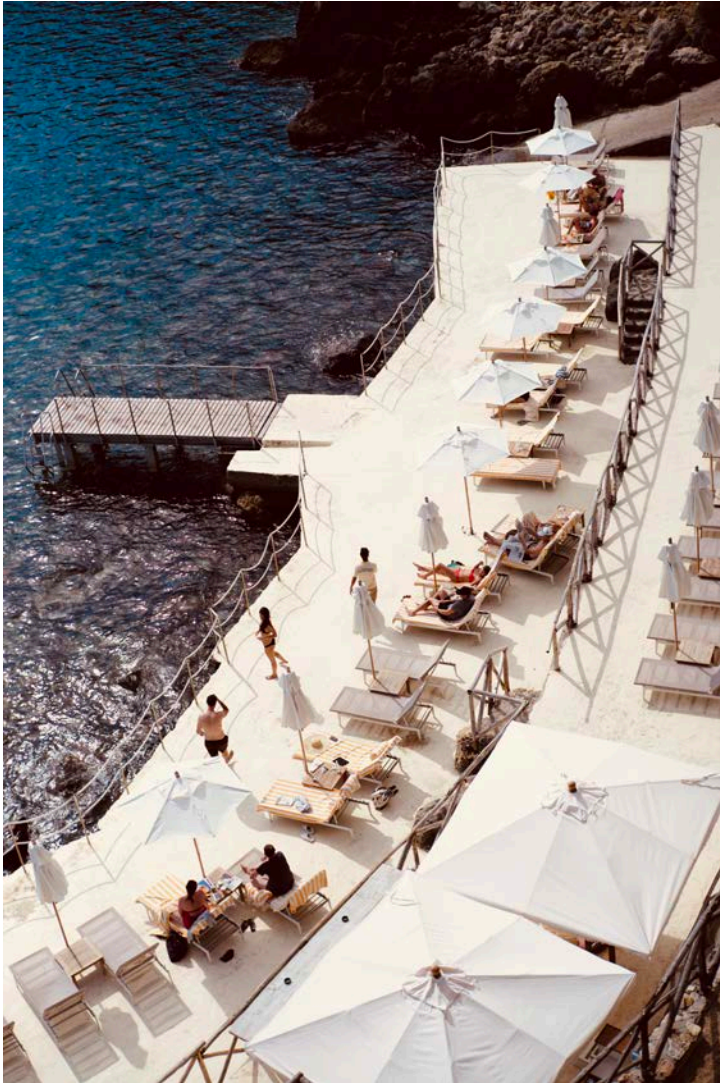

FULFILLED
ANNE GROSSE-LEEGE

EDITION 1 / 5 + 2 AP
SIZE 33,3 x 50
FRAME 53 x 70
PRICE ON REQUEST